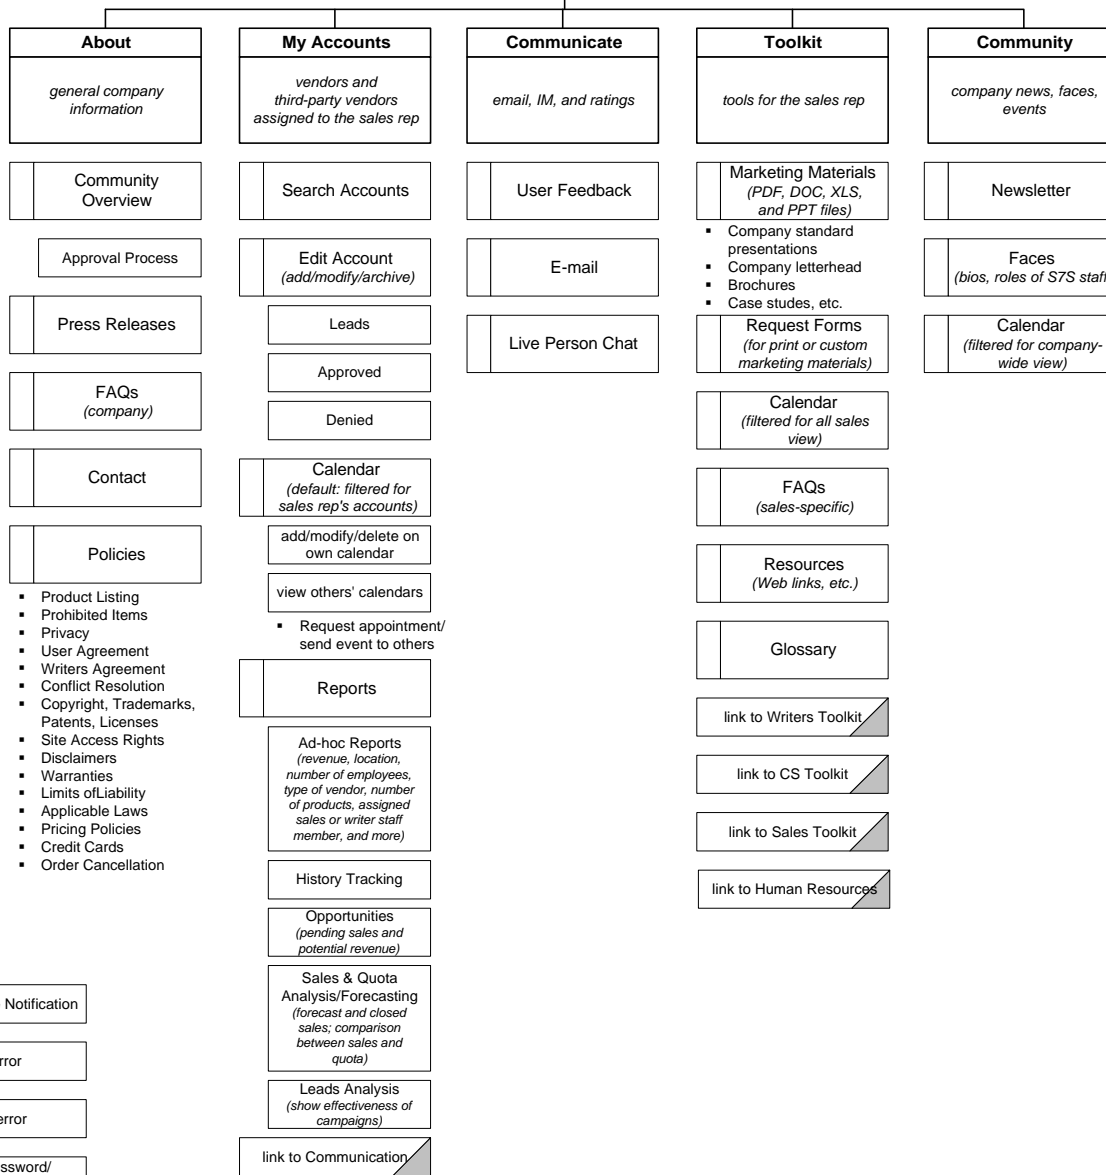

Phase 1 Backend site for Sales Community

Last updated: 07/02/2002
Draft v.1.0

Restricted Site Notification

404 Error

logon error

retrieve password/username

privacy, legal, and other standard pages accessible via footer navigation