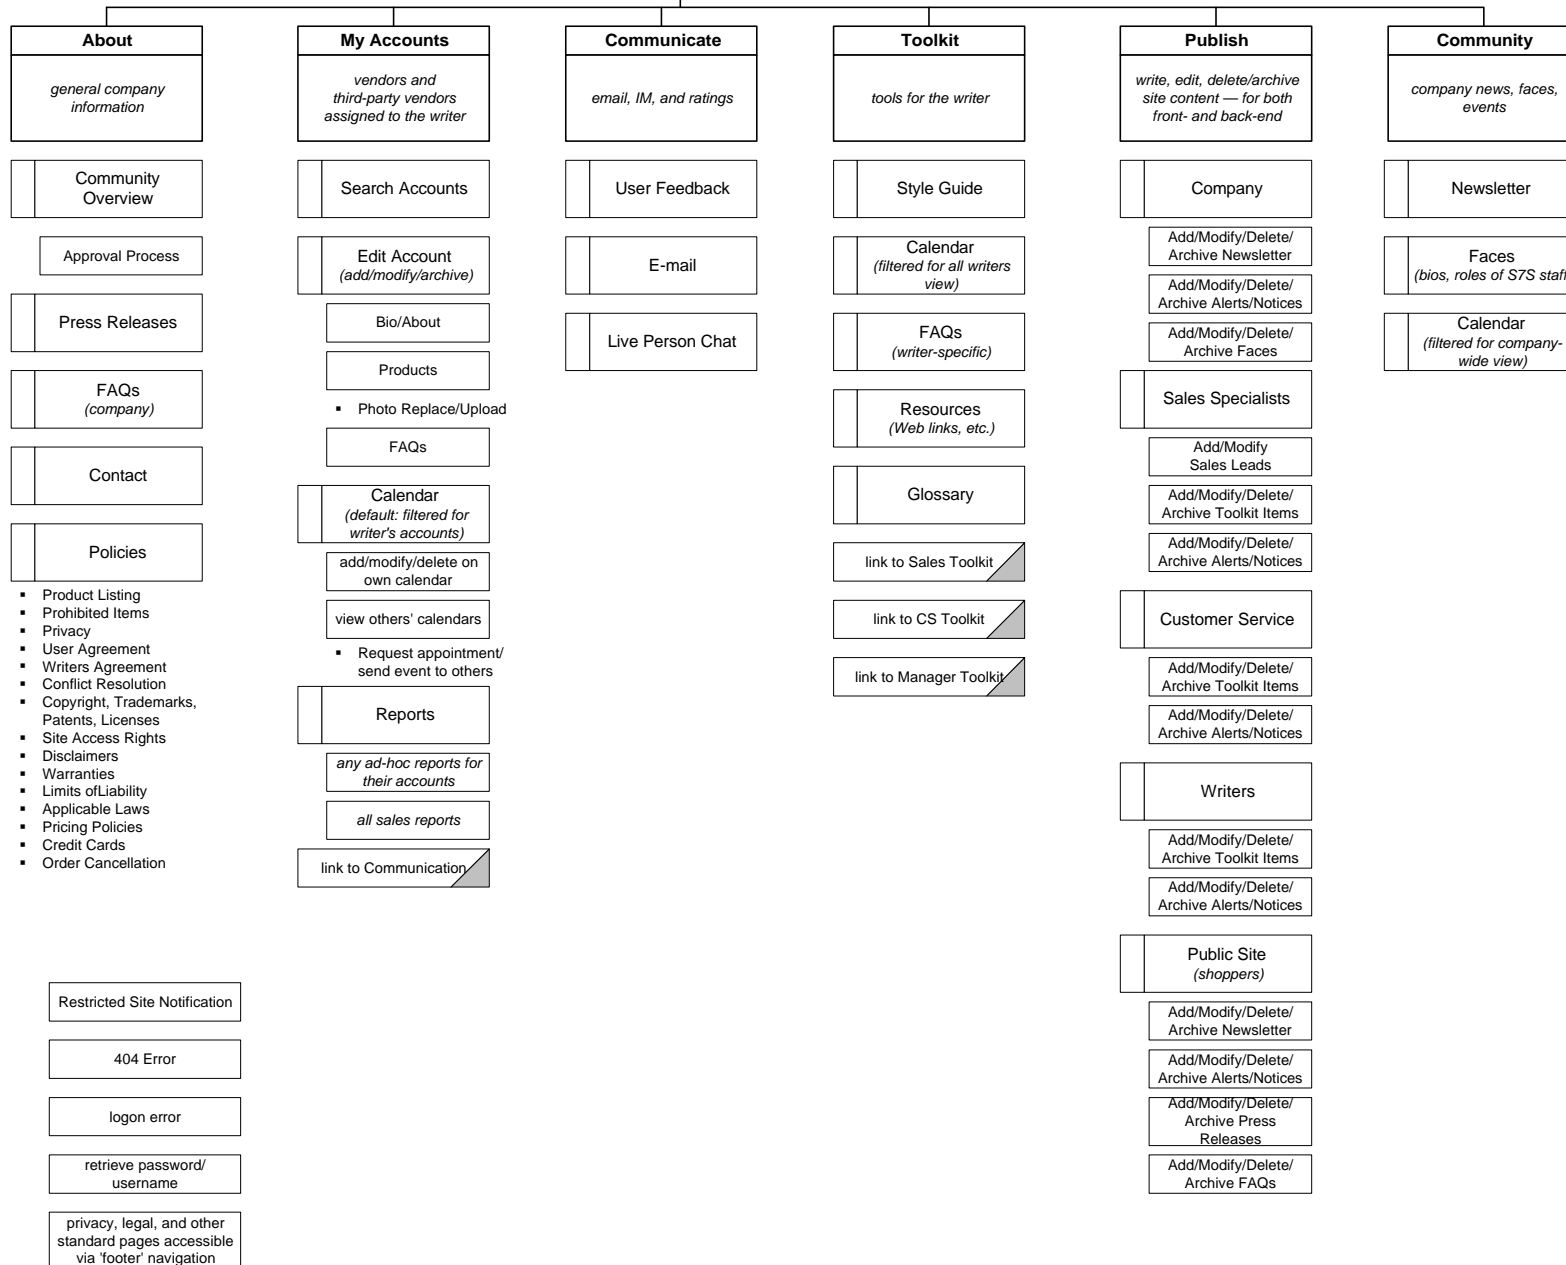

# Phase 1 Backend site for Writer Community

Last updated: 07/02/2002  
Draft v.1.0