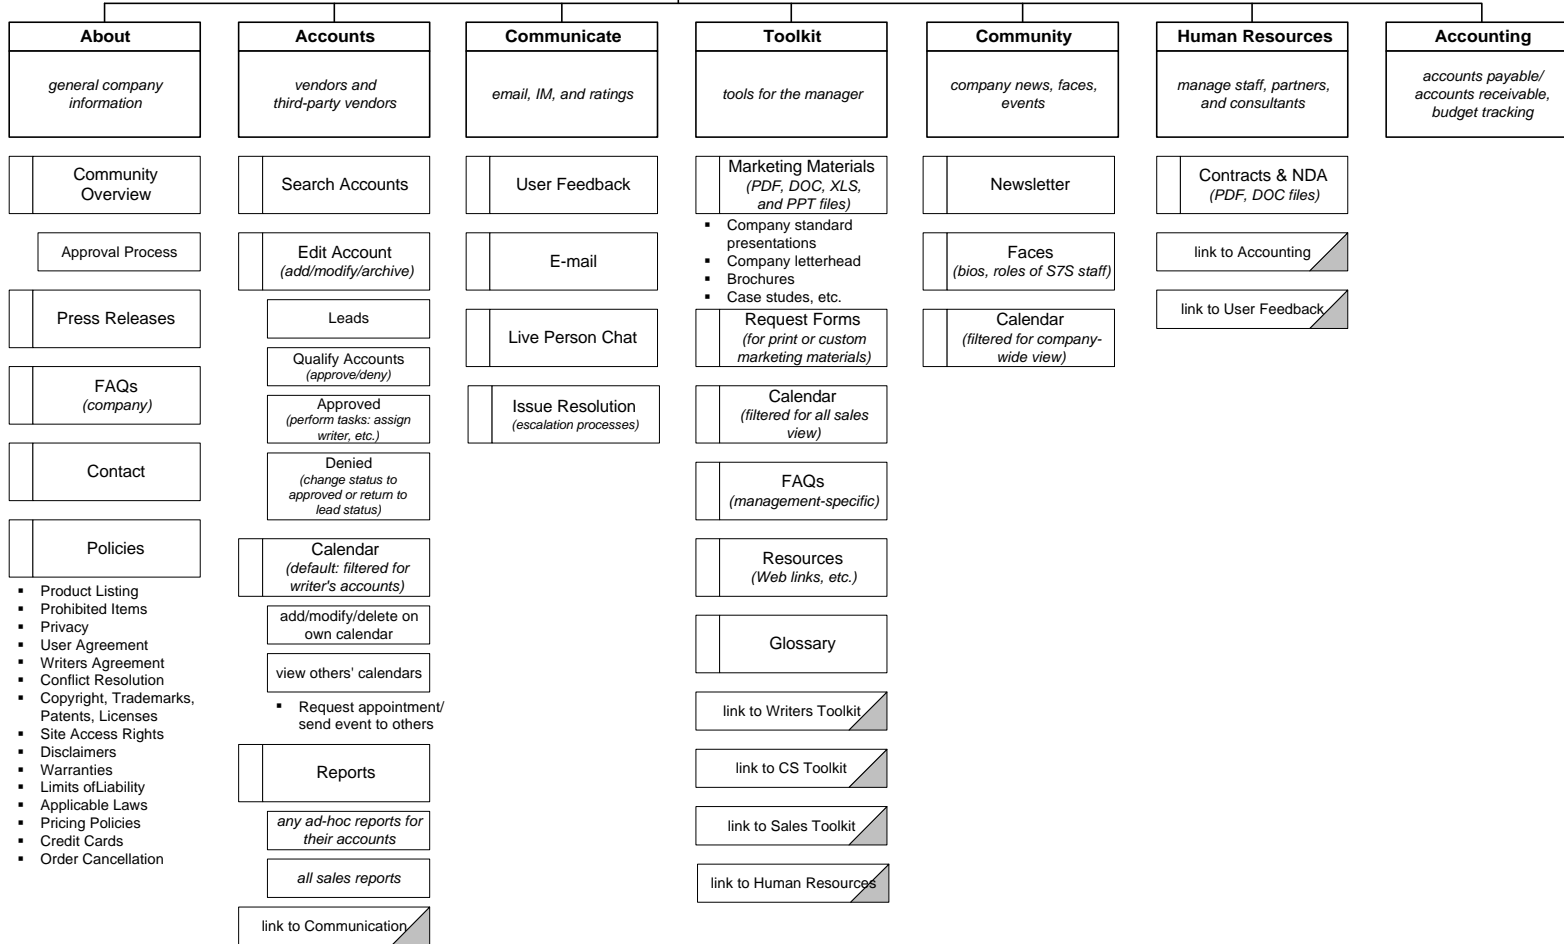

Phase 1 Backend site for S7S Management

Last updated: 07/02/2002
Draft v.1.0

Restricted Site Notification

404 Error

logon error

retrieve password/ username

privacy, legal, and other standard pages accessible via 'footer' navigation