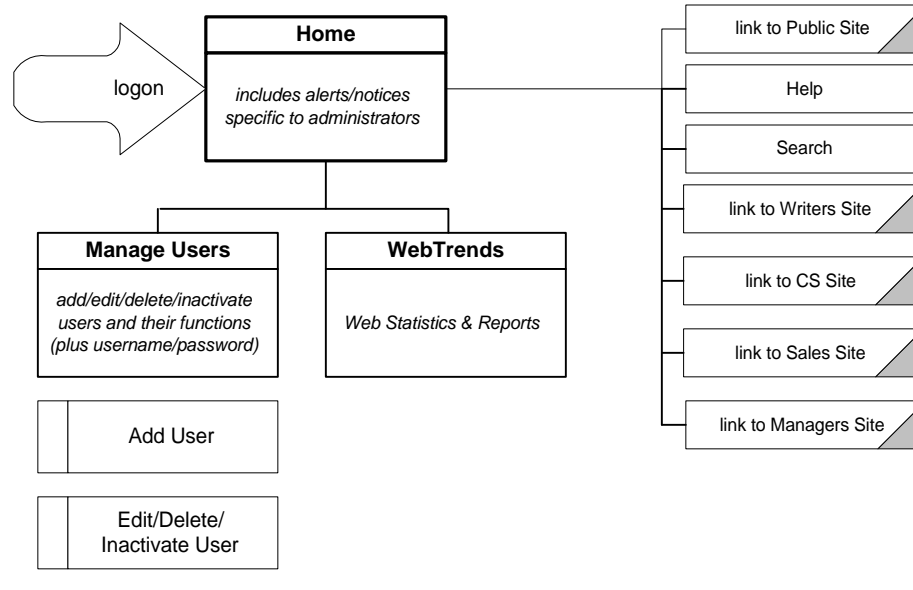

Phase 1 Backend site for Administrators

Last updated: 07/02/2002
Draft v.1.0

Restricted Site Notification

404 Error

logon error

Add User

Edit/Delete/
Inactivate User