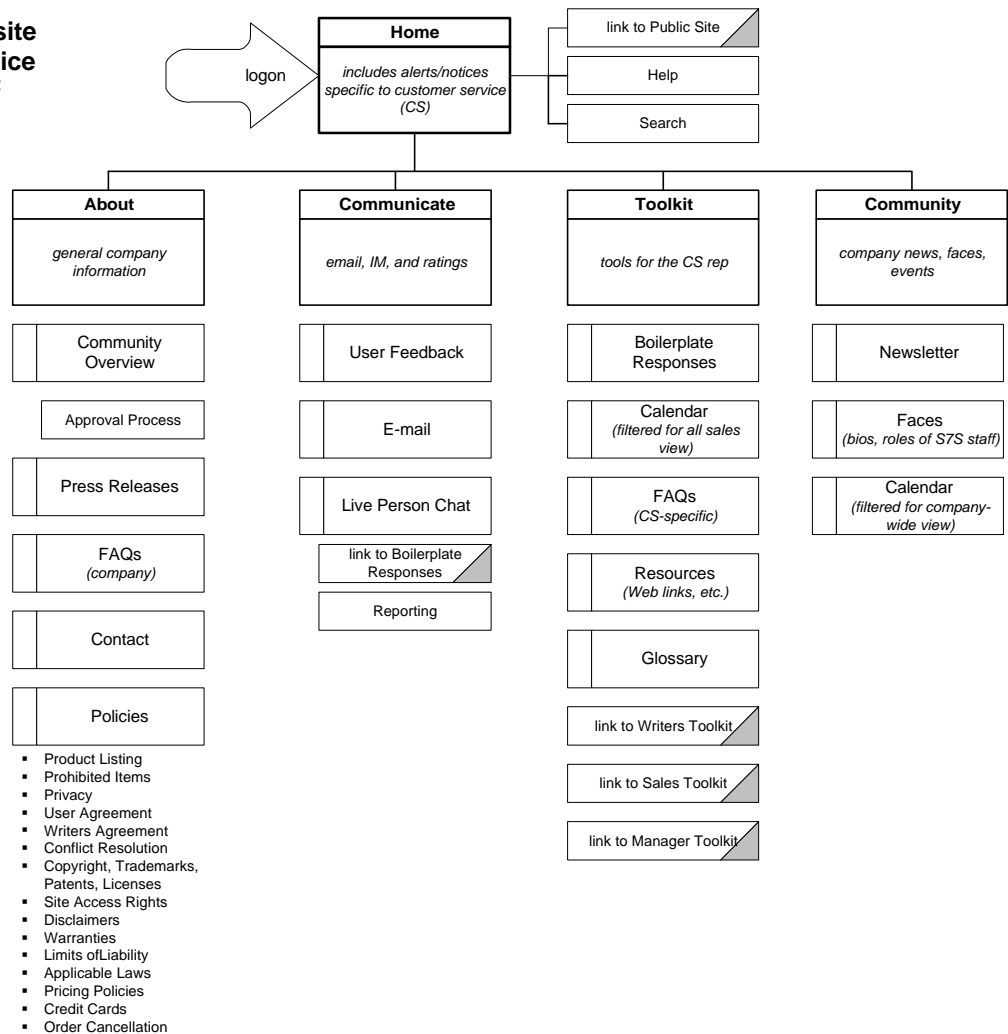

Phase 1 Backend site for Customer Service

Last updated: 07/02/2002
Draft v.1.0

Restricted Site Notification

404 Error

logon error

retrieve password/
username

privacy, legal, and other
standard pages accessible
via 'Footer' navigation